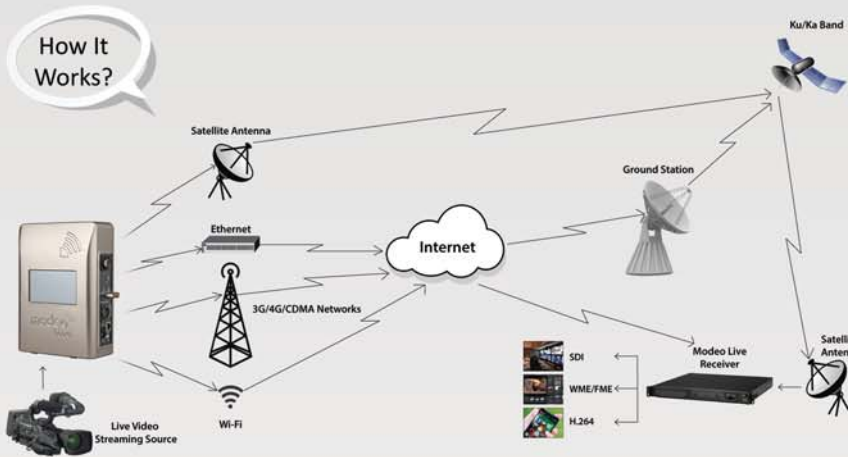

modeo live

An innovative solution for
live video broadcast...

www.modeo.tv

- Turn on to "ON AIR" in less than 1,5 minutes
- Standby to "ON AIR" in less than 15 seconds
- No adjustment needed to get "ON AIR"
- 6 Embedded 3G/4G modems
- Wi-Fi/Ethernet/CDMA support
- 4 hours continuous streaming with internal battery
- Store and Forward capability
- File transfer capability (FTP)
- Variable Bit Rate Encoding (VBR)
- Forward Error Correction (FEC)
- Intercom features
- Can fully controlled by any Android or Iphone OS devices

ML22 HD

VIDEO	Interfaces	HD/SDI, SD/SDI, Analog (Composite), HDMI
	Format	PAL/NTSC
	Encoding	H.264 AVC High profile
	Input Resolutions	1080i 50, 720p 50, 720i 50
	Output Resolutions	HD, SD, CIF, QCIF
	Bitrate	256 Kbps – 10 Mbps
	Delay	3 sec. – 6 sec. (User can set for more delay)
AUDIO	Interfaces	XLR
	Intercom	Mic. jack, earphone jack
	Encoding	HE-AAC, AC3
	Bitrate	24 - 96 Kbps
MODEMS	6 embedded 3G/4G LTE modems	
SIM CARDS	6 easy to reach SIM card slots New SIM cards just Plug & Run for abroad using	
RECORDING	Local recording into Transmitter, Each video stream is automatically recorded MPEG-TS format into Receiver.	
CONTROL	Full local monitoring and control using touch screen UI, full remote monitoring and control over the Internet, from Iphone OS and Android OS devices.	
OPERATING SYSTEM	Linux OS running on Transmitter and Receiver	
OTHER INTERFACES	1 X RJ45 10/100/1000 Mbps	
	1 X Usb 2.0	
	32GB Micro SD	
TRANSFER	3G/4G, CDMA, Wi-Fi, Ethernet	
POWER	6800 mAh Int. Bat., V-mount (Opt.), 12 V DC	
OTHER FEATURES	VBR (Variable bit rate)	
	FEC (Forward error correction)	
	Store & Forward	
	File transfer capability (Both side)	
	Dimension: 24 cm x 16,5cm x 7,3 cm	
	Operating Temperature: -10°C – +45°C	
	Storage Temperature: -40°C – +80°C	
	Weight: 1,1 kg.without battery, 1,5 kg. with 4 hours battery	
	Can easily be carried in a specially designed bag	