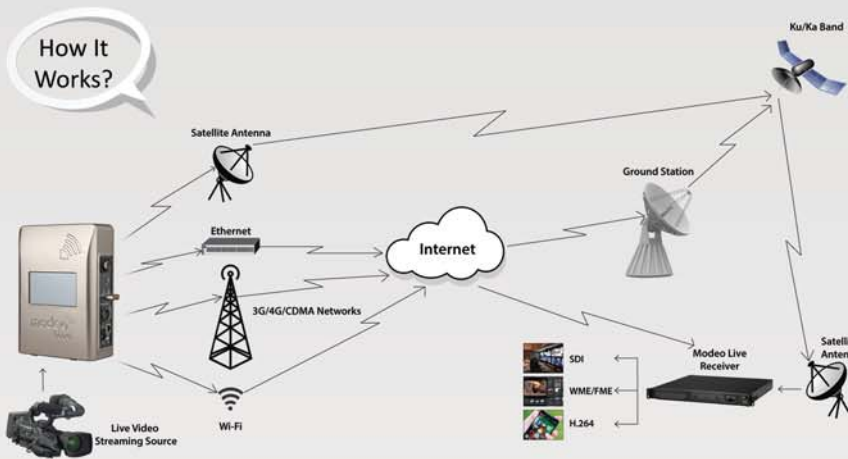

modeo live

An innovative solution for
live video broadcast...

www.modeo.tv

- Turn on to "ON AIR" in less than 1,5 minutes
- Standby to "ON AIR" in less than 15 seconds
- No adjustment needed to get "ON AIR"
- 6 Embedded 3G/4G LTE modems
- Wi-Fi/Ethernet/CDMA support
- 4 hours continuous streaming with internal battery
- Store and Forward capability
- File transfer capability (FTP)
- Variable Bit Rate Encoding (VBR)
- Forward Error Correction (FEC)
- Intercom features
- Can fully controlled by any Android or Iphone OS devices

ML21 HD

VIDEO	Interfaces	SDI, Analog (Composite), HDMI
	Format	PAL/NTSC
	Encoding	H.264 AVC High profile
	Input Resolutions	1080i 50, 1080p 50, 720i 50, 720p 50
	Output Resolutions	HD, SD, CIF, QCIF
	Bitrate	256 Kbps – 6 Mbps
	Delay	3 sec. – 6 sec. (User can set for more delay)
AUDIO	Interfaces	XLR
	Intercom	Mic. jack, earphone jack
	Encoding	HE-AAC, AC3
	Bitrate	24 - 96 Kbps
MODEMS	6 embedded 3G/4G LTE/CDMA supported modems	
SIM CARDS	6 easy to reach SIM card slots	
	New SIM cards just Plug & Run for abroad using	
RECORDING	Local recording into Transmitter, Each video stream is automatically recorded MPEG-TS format into Receiver.	
CONTROL	Full local monitoring and control using touch screen UI, full remote monitoring and control over the Internet, from Iphone OS and Android OS devices.	
OPERATING SYSTEM	Linux OS running on Transmitter and Receiver	
OTHER INTERFACES	1 X RJ45 10/100/1000 Mbps	
	1 X Usb 2.0	
	32GB Micro SD	
TRANSFER	3G/4G LTE, CDMA, Wi-Fi, Ethernet	
POWER	6800 mAh Int. Bat., V-mount (Opt.)	
OTHER FEATURES	VBR (Variable bit rate)	
	FEC (Forward error correction)	
	Store & Forward	
	File transfer capability (Both side)	
	Dimension: 24 cm x 16,5cm x 7,3 cm	
	Operating Temp.: -10°C – +45°C Storage Temp.: -40°C – +80°C	
	Weight: 1,5 kg. with 4 hours battery	
	IP stream from server	
	Can easily be carried in a specially designed bag	